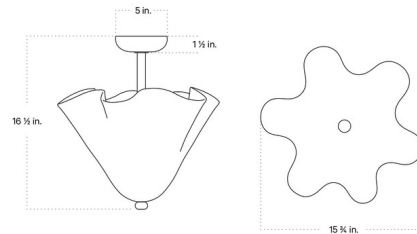

Description

The Fazzo Surface Mount is an ethereal light fixture by In Common With, featuring handspun glass made using the fazzoletto technique, which is a traditional Venetian glassblowing method that creates delicate, ruffled folds in the glass. The light fixture is also fitted with hand-finished brass details and dim-to-warm bulbs, which create a warm and inviting glow. Note: Due to the handmade nature of this product, dimensions may vary by 1 inch.

Shown in brass / lilac

Specifications

COLOR	Lilac
BODY FINISH	Brass
WATTAGE	12W
DIMMER	Standard 120V
DIMENSIONS	15.75"W x 16.5"H
BULB NOT INCLUDED	3 x G16.5/Candelabra (E12)/4W/120V LED
COUNTRY OF ORIGIN	United States