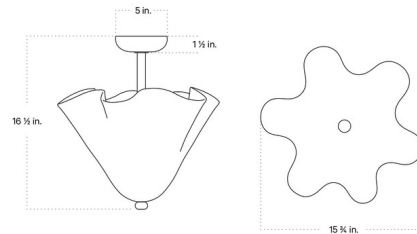

## Fazzo Surface Mount By In Common With

### Description

The Fazzo Surface Mount is an ethereal light fixture by In Common With, featuring handspun glass made using the fazzoletto technique, which is a traditional Venetian glassblowing method that creates delicate, ruffled folds in the glass. The light fixture is also fitted with hand-finished brass details and dim-to-warm bulbs, which create a warm and inviting glow. Note: Due to the handmade nature of this product, dimensions may vary by 1 inch.

### Specifications

COLOR	Lilac
BODY FINISH	Brass
WATTAGE	12W
DIMMER	Standard 120V
DIMENSIONS	15.75"W x 16.5"H
BULB NOT INCLUDED	3 x G16.5/Candelabra (E12)/4W/120V LED
COUNTRY OF ORIGIN	United States