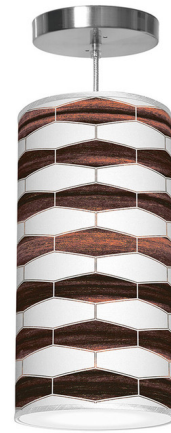

## Weave Column Pendant

By jefdesigns

### Description

The Weave Column Pendant adds a rich luxury to your interior space. The modern woven design of warm wood tones printed on the linen drum shaped shade, casts warm shadows across your room. Custom made in the USA.

Shown in brushed nickel / ebony / linen

### Specifications

COLOR . . . . . Ebony / Linen  
BODY FINISH . . . . . Brushed Nickel  
WATTAGE . . . . . 17W  
DIMMER . . . . . Standard 120V  
DIMENSIONS . . . . . 8"W x 16"H  
BULB NOT INCLUDED . . . . . 1 x A19/Medium (E26)/17W/120V LED  
COUNTRY OF ORIGIN . . . . . United States