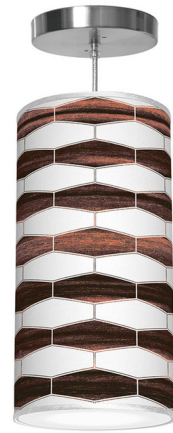

Lightology

lightology.com
866-954-4489
07-11-26

Project: _____

Company: _____

Location: _____ Fixture Type: _____

SPEC #: **JEF1177557**

Approved On: _____ Approved By: _____

Weave Column Pendant

By jefdesigns

Description

The Weave Column Pendant adds a rich luxury to your interior space. The modern woven design of warm wood tones printed on the linen drum shaped shade, casts warm shadows across your room. Custom made in the USA.

Shown in brushed nickel / ebony / linen

Specifications

COLOR Ebony / Linen
BODY FINISH Brushed Nickel
WATTAGE 17W
DIMMER Standard 120V
DIMENSIONS 8"W x 16"H
BULB NOT INCLUDED 1 x A19/Medium (E26)/17W/120V LED
COUNTRY OF ORIGIN United States