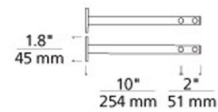

### Description

The Outside Rigger attaches to the wall to secure cables 12 inches from the wall at 2 inch cable separation. Use when a wall to wall installation is impractical and the ceiling is not accessible. Not field-cuttable. Sold as a pair. Finish in Satin Nickel. ETL listed.

### Specifications

COLOR	N/A
BODY FINISH	Satin Nickel
WATTAGE	N/A
DIMMER	N/A
DIMENSIONS	12" L x 1.8" W x 1.8" H
BULB	N/A

CLICK TO VIEW PRODUCT

Notes: