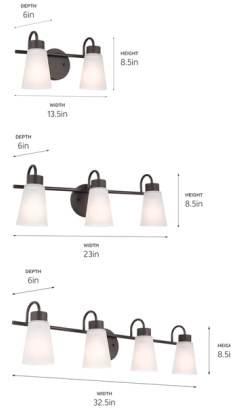

Description

The Erma Bathroom Vanity Light features a simple design, its round base complemented by glass cone shades. Light is diffused through the satin etched glass, creating a soft glow in your bathroom or powder room. This fixture can be installed facing up or down.

Shown in olde bronze / satin etched

Specifications

COLOR	Satin Etched
BODY FINISH	Olde Bronze
WATTAGE	120W
DIMMER	Standard 120V
DIMENSIONS	13.5"W x 8.5"H x 6"D
BULB NOT INCLUDED	2 x A19/Medium (E26)/60W/120V Incandescent
OTHER BULB OPTIONS	2 x A19/Medium (E26)/120V LED
COUNTRY OF ORIGIN	China