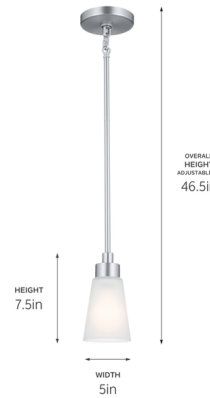

## Erma Pendant By Kichler

### Description

The Erma Pendant is a versatile piece for illuminating any space, from dining areas and kitchens to living rooms and bedrooms. Its satin etched glass shade diffuses the light, creating a soft welcoming glow. Hang this mini pendant alone over a small table or in multiples over larger spaces.

### Specifications

COLOR	Satin Etched
BODY FINISH	Brushed Nickel
WATTAGE	60W
DIMMER	Standard 120V
DIMENSIONS	5"W x 7.5"H
BULB NOT INCLUDED	1 x A19/Medium (E26)/60W/120V Incandescent
OTHER BULB OPTIONS	1 x A19/Medium (E26)/120V LED
COUNTRY OF ORIGIN	China