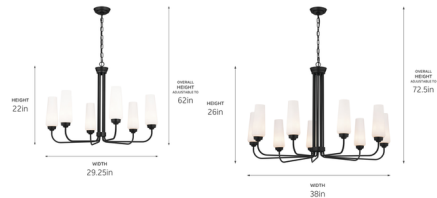

Lightology

lightology.com
866-954-4489
02-13-26

Project: _____

Company: _____

Location: _____ Fixture Type: _____

SPEC #: **KHR1177787**

Approved On: _____ Approved By: _____

Truby Chandelier By Kichler

Description

Elongated satin etched opal glass shades inspired by aerodynamics and Art Deco design give the Truby Chandelier a unique aesthetic. Its chic style elevates any space, whether suspended over a dining table or in a foyer.

Shown in black / satin etched

Specifications

COLOR	Satin Etched
BODY FINISH	Black
WATTAGE	300W
DIMMER	Standard 120V
DIMENSIONS	29.25"W x 22"H
BULB INCLUDED	6 x JCD/G9/50W/120V Halogen
OTHER BULB OPTIONS	6 x JCD/G9/120V LED
COUNTRY OF ORIGIN	China