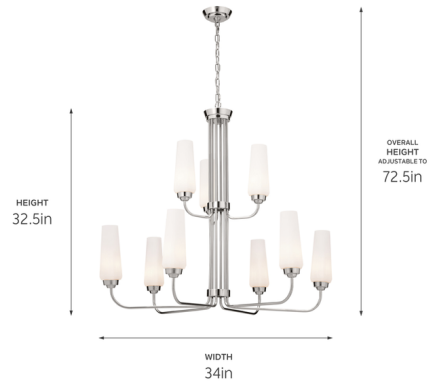

Lightology

lightology.com
866-954-4489
04-24-26

Project: _____

Company: _____

Location: _____ Fixture Type: _____

SPEC #: **KHR1177792**

Approved On: _____ Approved By: _____

Truby Two Tier Chandelier By Kichler

Description

Featuring elongated satin etched opal glass shades inspired by aerodynamics and Art Deco design, the Truby Two Tier Chandelier expresses a unique style that elevates any space, whether suspended in a living room, dining room or foyer.

Shown in polished nickel / satin etched

Specifications

| | |
|--------------------|-----------------------------|
| COLOR | Satin Etched |
| BODY FINISH | Polished Nickel |
| WATTAGE | 450W |
| DIMMER | Standard 120V |
| DIMENSIONS | 34"W x 32.5"H |
| BULB INCLUDED | 9 x JCD/G9/50W/120V Halogen |
| OTHER BULB OPTIONS | 9 x JCD/G9/120V LED |
| COUNTRY OF ORIGIN | China |