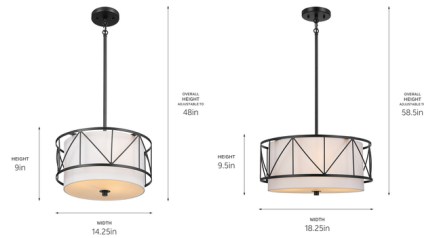

Lightology

lightology.com
866-954-4489
04-25-26

Project: _____

Company: _____

Location: _____ Fixture Type: _____

SPEC #: **KHR1177793**

Approved On: _____ Approved By: _____

Birkleigh Convertible Pendant By Kichler

Description

The versatile Birkleigh Convertible Pendant can be installed as a pendant or semi-flush mount and offers soft ambient lighting cast through a satin etched glass diffuser. Its white fabric shade and geometrically patterned metal overlay offer a clean aesthetic that works well in any interior style from traditional to modern.

Shown in black / white

Specifications

COLOR	White
BODY FINISH	Black
WATTAGE	120W
DIMMER	Standard 120V
DIMENSIONS	14.25"W x 9"H
BULB NOT INCLUDED	3 x B10/Medium (E26)/40W/120V Incandescent
OTHER BULB OPTIONS	3 x B10/Candelabra (E12)/120V LED
COUNTRY OF ORIGIN	China