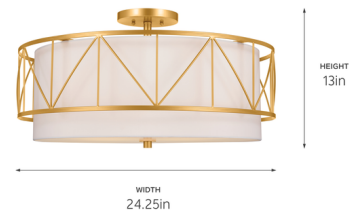

Lightology

lightology.com
866-954-4489
04-25-26

Project: _____

Company: _____

Location: _____ Fixture Type: _____

SPEC #: **KHR1177800**

Approved On: _____ Approved By: _____

Birkleigh Semi Flush Ceiling Light By Kichler

Description

The Birkleigh Semi Flush Ceiling Light offers soft ambient lighting cast through a satin etched glass diffuser, while its white fabric shade and geometrically patterned metal overlay offer a clean, dimensional aesthetic for any interior style from traditional to modern.

Shown in classic gold / white

Specifications

COLOR	White
BODY FINISH	Classic Gold
WATTAGE	300W
DIMMER	Standard 120V
DIMENSIONS	24.25"W x 13"H
BULB NOT INCLUDED	4 x A19/Medium (E26)/75W/120V Incandescent
OTHER BULB OPTIONS	4 x A19/Medium (E26)/120V LED
COUNTRY OF ORIGIN	China