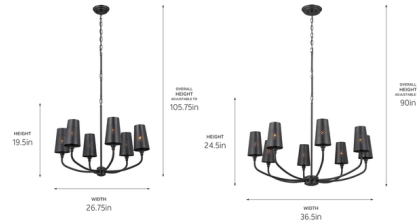

By Kichler

Description

As light escapes through its elegantly perforated steel shades, the Adeena Chandelier creates a warm, intimate atmosphere for dining or relaxing. The frame forms a simple silhouette and is enhanced with link detailing on the central stems.

Shown in brushed natural brass / white

Specifications

COLOR White
BODY FINISH Brushed Natural Brass
WATTAGE 480W
DIMMER Standard 120V
DIMENSIONS 36.5"W x 24.5"H
BULB NOT INCLUDED 8 x B10/Candelabra (E12)/60W/120V Incandescent
OTHER BULB OPTIONS 6 x B10/Candelabra (E12)/120V LED
COUNTRY OF ORIGIN China