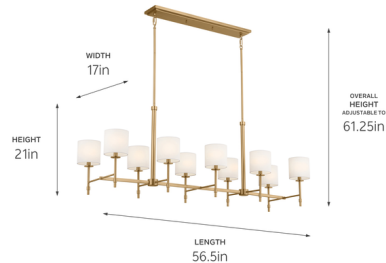

CLICK TO VIEW PRODUCT