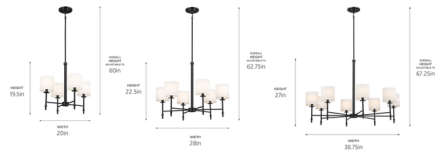

By Kichler

Description

The Ali Chandelier combines classic design with clean lines for an updated look. With a simple frame and mini drum fabric shades, it offers versatile timeless style for your living room, bedroom, or dining area.

Shown in black / white

Specifications

COLOR	White
BODY FINISH	Black
WATTAGE	160W
DIMMER	Standard 120V
DIMENSIONS	20"W x 19.5"H
BULB NOT INCLUDED	4 x B10/Candelabra (E12)/40W/120V Incandescent
OTHER BULB OPTIONS	4 x B10/Candelabra (E12)/120V LED
COUNTRY OF ORIGIN	China