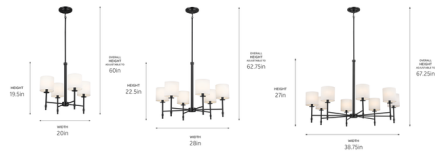

Description

The Ali Chandelier combines classic design with clean lines for an updated look. With a simple frame and mini drum fabric shades, it offers versatile timeless style for your living room, bedroom, or dining area.

Shown in black / white

Specifications

COLOR	White
BODY FINISH	Black
WATTAGE	160W
DIMMER	Standard 120V
DIMENSIONS	20"W x 19.5"H
BULB NOT INCLUDED	4 x B10/Candelabra (E12)/40W/120V Incandescent
OTHER BULB OPTIONS	4 x B10/Candelabra (E12)/120V LED
COUNTRY OF ORIGIN	China