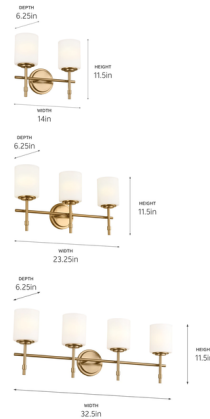

## Ali Bathroom Vanity Light By Kichler

### Description

The Ali Bathroom Vanity Light combines classic design with clean lines for an updated look. Its simple frame is complemented by mini glass drum shades, offering timeless style for bathrooms and powder rooms. It can be installed facing up or down.

### Specifications

COLOR	Satin Etched
BODY FINISH	Brushed Natural Brass
WATTAGE	150W
DIMMER	Standard 120V
DIMENSIONS	14"W x 11.5"H x 6.25"D
BULB NOT INCLUDED	2 x A19/Medium (E26)/75W/120V Incandescent
OTHER BULB OPTIONS	2 x A19/Medium (E26)/120V LED
COUNTRY OF ORIGIN	China