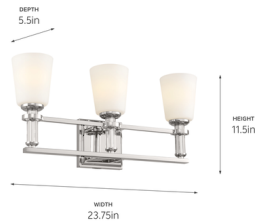

Description

The Rosalind Bathroom Vanity Light brings refinement to your bathroom or powder room, with its satin etched cased opal glass shades and crystal candle sleeves.

Specifications

COLOR Satin Etched
BODY FINISH Polished Nickel
WATTAGE 150W
DIMMER Standard 120V
DIMENSIONS 14.25"W x 11.5"H x 5.5"D
BULB NOT INCLUDED 2 x A19/Medium (E26)/75W/120V Incandescent
OTHER BULB OPTIONS 2 x A19/Medium (E26)/120V LED
COUNTRY OF ORIGIN China

Shown in polished nickel / satin etched

CLICK TO VIEW PRODUCT

Notes: