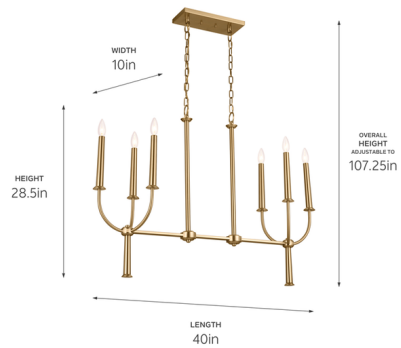

Lightology

lightology.com
866-954-4489
04-24-26

Project: _____
Company: _____
Location: _____ Fixture Type: _____
SPEC #: **KHR1177873**
Approved On: _____ Approved By: _____

Florence Linear Chandelier By Kichler

Description

Tapered candelabra lights and subtle decorative details make the Florence Linear Chandelier an elegant addition to kitchens and dining rooms.

Shown in brushed natural brass

Specifications

COLOR N/A
BODY FINISH Brushed Natural Brass
WATTAGE 360W
DIMMER Standard 120V
DIMENSIONS 40"L x 10"W x 28.5"H
BULB NOT INCLUDED 6 x B10/Candelabra (E12)/60W/120V Incandescent
OTHER BULB OPTIONS 6 x B10/Candelabra (E12)/120V LED
COUNTRY OF ORIGIN China