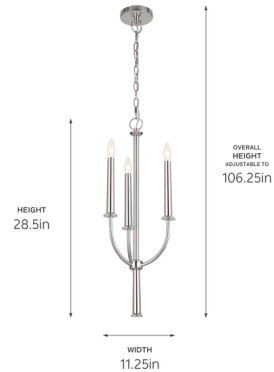

Shown in polished nickel

CLICK TO VIEW PRODUCT

Notes: