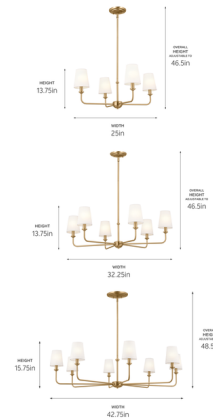

CLICK TO VIEW PRODUCT

Notes: