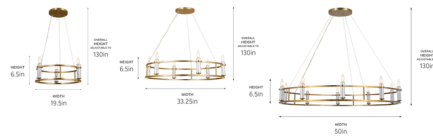

### Specifications

COLOR . . . . . N/A  
BODY FINISH . . . . . Brushed Natural Brass  
WATTAGE . . . . . 360W  
DIMMER . . . . . Standard 120V  
DIMENSIONS . . . . . 33.25"W x 6.5"H  
BULB NOT INCLUDED . . . . . 6 x B10/Candelabra (E12)/60W/120V Incandescent  
OTHER BULB OPTIONS . . . . . 6 x B10/Candelabra (E12)/120V LED  
COUNTRY OF ORIGIN . . . . . China