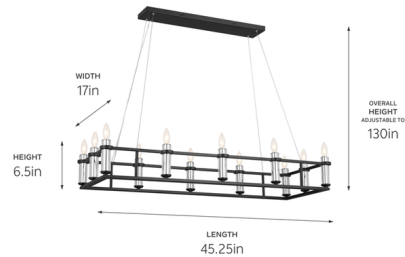

Shown in black

Specifications

COLOR	N/A
BODY FINISH	Black
WATTAGE	720W
DIMMER	Standard 120V
DIMENSIONS	45.25"L x 17"W x 6.5"H
BULB NOT INCLUDED	12 x B10/Candelabra (E12)/60W/120V Incandescent
OTHER BULB OPTIONS	12 x B10/Candelabra (E12)/120V LED
COUNTRY OF ORIGIN	China