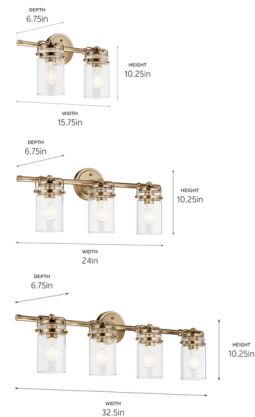

Shown in champagne bronze / clear