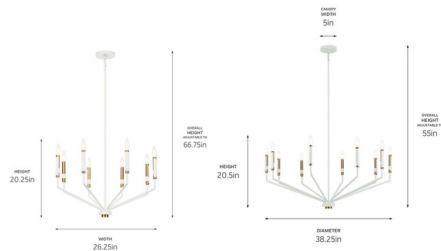

Shown in white

Specifications

COLOR	N/A
BODY FINISH	White
WATTAGE	72W
DIMMER	Standard 120V
DIMENSIONS	26"W x 20.25"H
BULB NOT INCLUDED	8 x B10/Candelabra (E12)/9W/120V LED
COUNTRY OF ORIGIN	China

CLICK TO VIEW PRODUCT