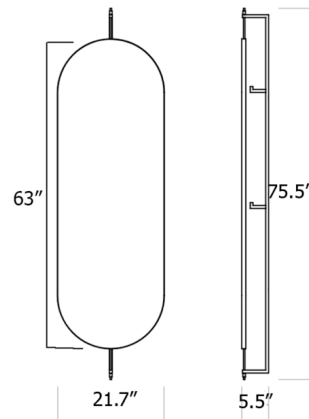

By Kristina Dam

Description

The Rotating Long Wall Mirror is functional and elegant and suited for every modern interior framed in appealing powder coated steel. This full-size mirror is designed with a clear reference to the proud heritage of Nordic / Scandinavian design and is capable of rotating. Use it in your living room, hallway or as a bathroom mirror. The Rotating Mirror is a gently artistic interpretation of the classic mirror.

Specifications

COLOR	N/A
BODY FINISH	Beige
WATTAGE	N/A
DIMMER	N/A
DIMENSIONS	21.65"W x 75.5"H x 5.51"D
BULB	N/A
COUNTRY OF ORIGIN	Poland

Shown in beige

CLICK TO VIEW PRODUCT

Notes: