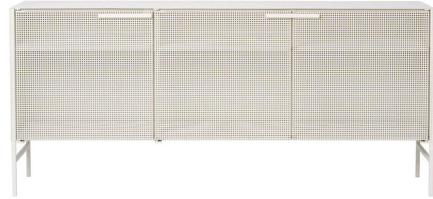

Lightology

lightology.com
866-954-4489
07-04-26

Project: _____

Company: _____

Location: _____ Fixture Type: _____

SPEC #: **DAM1178058**

Approved On: _____ Approved By: _____

Grid Sideboard

By Kristina Dam

Description

The Grid Sideboard is made of powder coated steel and the sides and top plate are made of perforated steel. The Grid Sideboard is well-suited for storing books, objects or dishes and the see-through aspect brings forth a light appearance. An elegant and large sideboard with a transparent design. Use it to display your dearest accessories or as a remarkable spacious storage unit for your office space.

Shown in beige

Specifications

COLOR	N/A
BODY FINISH	Beige
WATTAGE	N/A
DIMMER	N/A
DIMENSIONS	62.99"W x 28.35"H x 14.17"D
BULB	N/A
COUNTRY OF ORIGIN	Poland

CLICK TO VIEW PRODUCT

Notes: