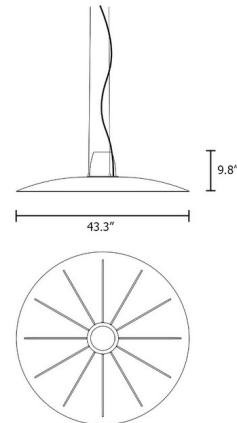

CLICK TO VIEW PRODUCT

Notes: