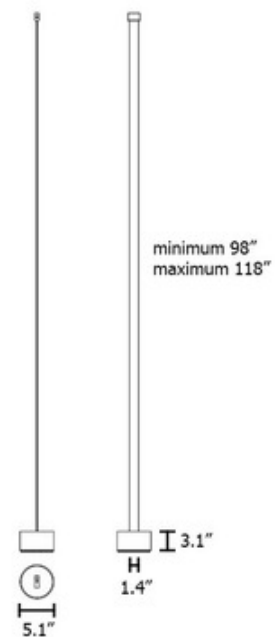

BRAND

Martinelli Luce

DESCRIPTION

The Elastica Floor Lamp is fun and functional. It features a small cylindrical base anchoring a strip of elasticized fabric with a flexible dimmable LED circuit. Stretching from floor to ceiling, this fixture is adaptable to various height and space requirements. Turn on/off and dim by pulling the fabric strip. 24V driver on the plug.

SHADE COLOR	Black
BODY FINISH	N/A
WATTAGE	23W
DIMMER	Included
DIMENSIONS	5.1"W x 98"H
INTEGRATED LED MODULE	
LAMP	1 x LED/23W/24V LED

Technical Information

LUMINOUS FLUX	2662 lumens
LUMENS/WATT	115.74
LAMP COLOR	2700K
COLOR RENDERING	80 CRI

SPEC #

MRN1178068

COMPANY

PROJECT

FIXTURE TYPE

APPROVED BY

DATE