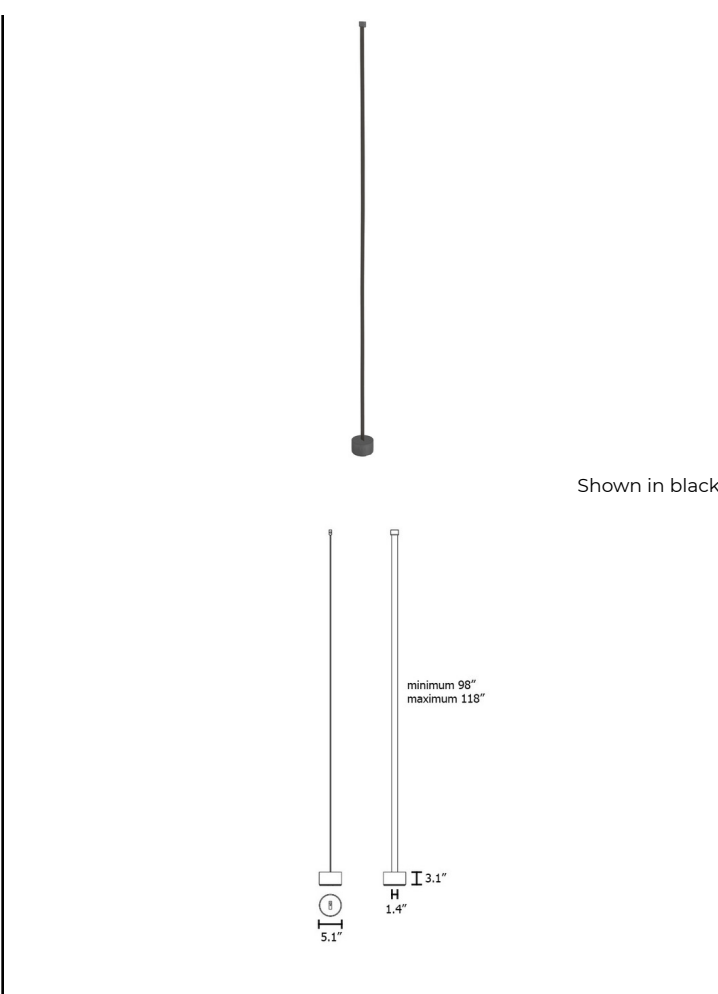

By Martinelli Luce

Description

The Elastica Floor Lamp is fun and functional. It features a small cylindrical base anchoring a strip of elasticized fabric with a flexible dimmable LED circuit. Stretching from floor to ceiling, this fixture is adaptable to various height and space requirements. Turn on/off and dim by pulling the fabric strip. 24V driver on the plug.

Specifications

COLOR Black
BODY FINISH N/A
WATTAGE 23W
DIMMER Included
DIMENSIONS 5.1"W x 98"H
INTEGRATED LED MODULE 1 x LED/23W/24V LED

Technical Information

PRODUCT DIMENSIONS Max Height: 118"
COLOR RENDERING 80 CRI
LAMP COLOR 2700K
LUMENS/WATT 115.74
LUMINOUS FLUX 2662 lumens