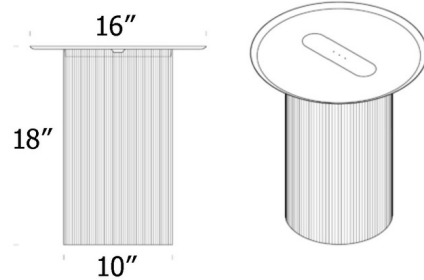

CLICK TO VIEW PRODUCT

Notes: