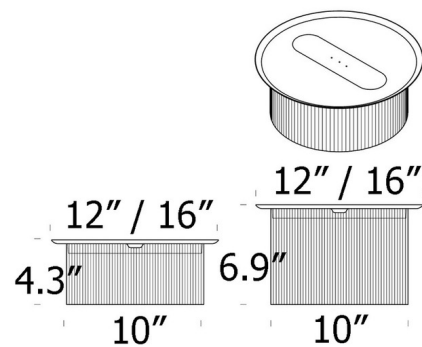

Description

The Carousel Illuminated Charging Tray Module blurs the line between being an ambient structure and a charging station. The transparent, fluted acrylic body houses a flat panel LED emitting warm glare free illumination, discretely concealed below the colored low setting wireless charging tray surface for your mobile devices. Options include a Capacitive touch switch, Wireless charging w/ indicator light (2), USB-C charging port. Comes with a 6 foot cable.

Shown in clear / black

Specifications

COLOR Black
BODY FINISH Clear
WATTAGE 7W
DIMMER Included
DIMENSIONS 16\"W x 6.9\"H
INTEGRATED LED MODULE LED/7W/120V LED

Technical Information

COLOR RENDERING 90 CRI
LAMP COLOR Warm Dim
LUMENS/WATT 42.86
LUMINOUS FLUX 300 lumens