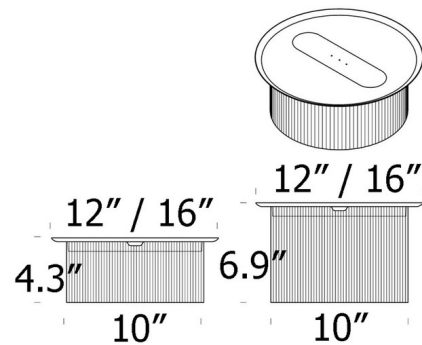

Description

The Carousel Illuminated Charging Tray Module blurs the line between being an ambient structure and a charging station. The transparent, fluted acrylic body houses a flat panel LED emitting warm glare free illumination, discretely concealed below the colored low setting wireless charging tray surface for your mobile devices. Options include a Capacitive touch switch, Wireless charging w/ indicator light (2), USB-C charging port. Comes with a 6 foot cable.

Shown in clear / black

Specifications

COLOR Black
BODY FINISH Clear
WATTAGE 7W
DIMMER Included
DIMENSIONS 12\"W x 4.3\"H
INTEGRATED LED MODULE LED/7W/120V LED

Technical Information

COLOR RENDERING 90 CRI
LAMP COLOR Warm Dim
LUMENS/WATT 42.86
LUMINOUS FLUX 300 lumens