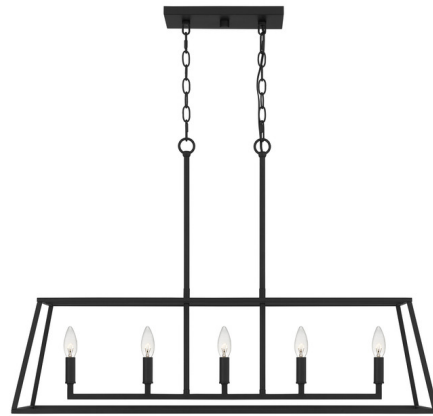

Lightology

lightology.com
866-954-4489
04-25-26

Project: _____

Company: _____

Location: _____ Fixture Type: _____

SPEC #: **QZL1178150**

Approved On: _____ Approved By: _____

Prescott Linear Pendant

By Quoizel

Description

The Prescott Linear Pendant offers eye-catching, transitional style with a simple silhouette and sleek candle sleeves make Prescott the perfect choice for understated style.

Shown in matte black

Specifications

COLOR	N/A
BODY FINISH	Matte Black
WATTAGE	45W
DIMMER	Standard 120V
DIMENSIONS	36"W x 25"H x 10"D
BULB NOT INCLUDED	5 x B10/Candelabra (E12)/9W/120V LED
COUNTRY OF ORIGIN	China

CLICK TO VIEW PRODUCT