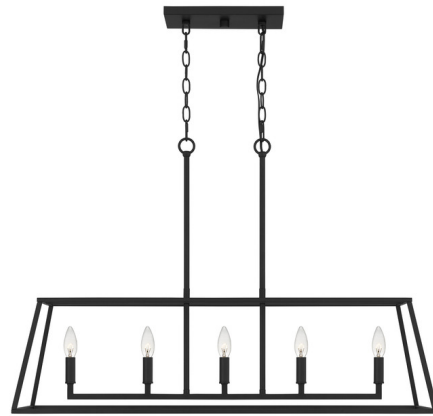

Lightology

lightology.com
866-954-4489
07-04-26

Project: _____

Company: _____

Location: _____ Fixture Type: _____

SPEC #: **QZL1178150**

Approved On: _____ Approved By: _____

Prescott Linear Pendant By Quoizel

Description

The Prescott Linear Pendant offers eye-catching, transitional style with a simple silhouette and sleek candle sleeves make Prescott the perfect choice for understated style.

Shown in matte black

Specifications

COLOR	N/A
BODY FINISH	Matte Black
WATTAGE	45W
DIMMER	Standard 120V
DIMENSIONS	36"W x 25"H x 10"D
BULB NOT INCLUDED	5 x B10/Candelabra (E12)/9W/120V LED
COUNTRY OF ORIGIN	China

CLICK TO VIEW PRODUCT