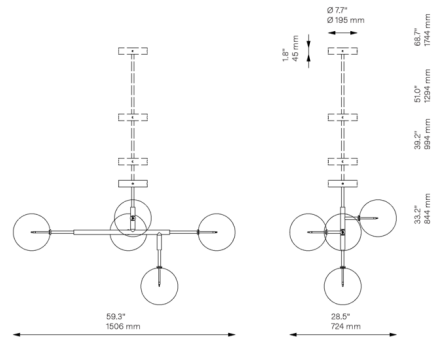

Description

The Axis Chandelier features five clear glass globes arranged along a linear metal frame. Clean right angles produce a striking asymmetrical look for a streamlined, modern expression. Dimmable driver included.

Shown in black gunmetal / transparent

Specifications

COLOR	Transparent
BODY FINISH	Black Gunmetal
WATTAGE	8W
DIMMER	Low Voltage Electronic
DIMENSIONS	59.3"L x 28.5"W x 33.2"H
BULB INCLUDED	5 x JC/G4 (bipin)/1.6W/12V LED

Technical Information

LAMP COLOR	2700K
LUMENS/WATT	562.50
LUMINOUS FLUX	900 lumens

CLICK TO VIEW PRODUCT

Notes: