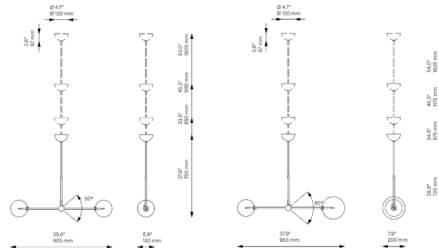

Description

The Balance Linear Pendant will bring a clean, decorative industrial vibe to any space. Two clear handblown glass globes are placed on the end of an adjustable metal arm. Available with two 5.9 inch globes (35.6 inch) or one 5.9 inch globe and one 7.9 inch globe (37.9 inch). Dimmable driver included.

Shown in black gunmetal / transparent

Specifications

COLOR Transparent
 BODY FINISH Black Gunmetal
 WATTAGE 3.2W
 DIMMER Low Voltage Electronic
 DIMENSIONS 37.9"L x 7.9"W x 28.6"H
 BULB INCLUDED 2 x JC/G4 (bipin)/1.6W/12V LED

Technical Information

LAMP COLOR 2700K
 LUMENS/WATT 225.00
 LUMINOUS FLUX 360 lumens

CLICK TO VIEW PRODUCT

Notes: