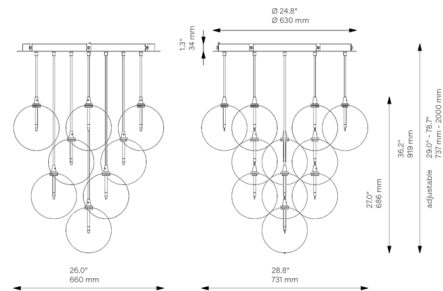

Description

The Glass Globe Cluster Multi Light Pendant features a cascade of clear glass globes. While each pendant individually sports a minimalist design, they create a serene constellation of light when viewed together.

Shown in lacquered burnished brass / transparent

Specifications

COLOR Transparent
BODY FINISH Lacquered Burnished Brass
WATTAGE 20.8W
DIMMER Low Voltage Electronic
DIMENSIONS 28.8"W x 27"H x 26"D
BULB NOT INCLUDED 13 x LED/G4 (bipin)/1.6W/120V LED

Technical Information

LAMP COLOR 2700K
LUMENS/WATT 1,462.50
LUMINOUS FLUX 2340 lumens

CLICK TO VIEW PRODUCT

Notes: