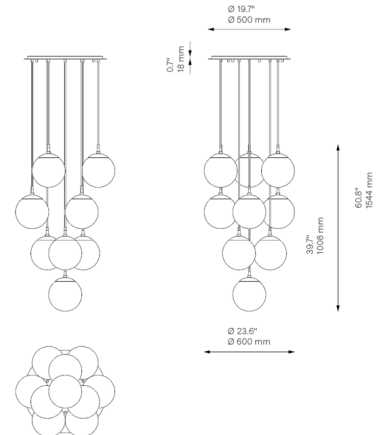

Lightology

lightology.com
866-954-4489
04-22-26

Project: _____

Company: _____

Location: _____ Fixture Type: _____

SPEC #: **SWG1178252**

Approved On: _____ Approved By: _____

Globe Cluster Multi Light Pendant By Schwung Home

Description

The Globe Cluster Multi Light Pendant features a cascade of glass globe shades. The pendants' minimal design highlights the quality of the glass, which is available in ridged, clear Dries Ribbon glass, Matte Opal glass, or Matte Marble glass.

Shown in black gunmetal / opal matte

Specifications

COLOR Opal Matte
BODY FINISH Black Gunmetal
WATTAGE 50W
DIMMER Low Voltage Electronic
DIMENSIONS 23.6"W x 39.7"H
BULB INCLUDED 10 x B10/Candelabra (E12)/5W/120V LED

Technical Information

LAMP COLOR 2700K
LUMENS/WATT 1,000.00
LUMINOUS FLUX 5000 lumens

CLICK TO VIEW PRODUCT

Notes: