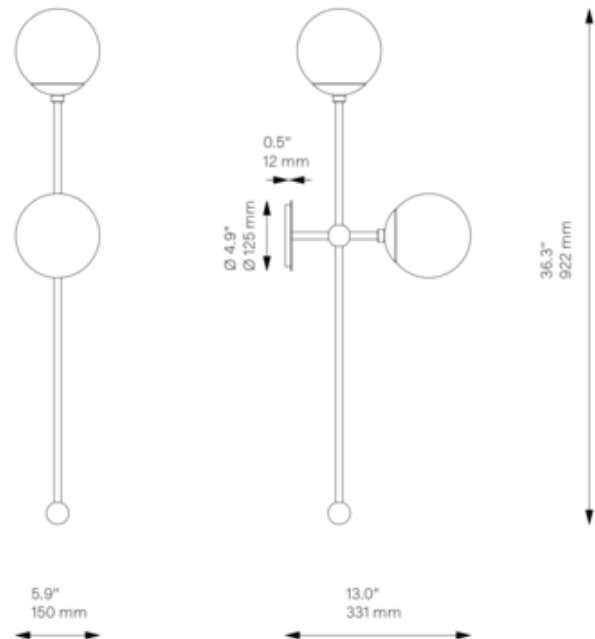

BRAND

Schwung Home

DESCRIPTION

The Globe Wall Sconce consists of sleek metal frame and a pair of glass globe shades, highlighting the high quality glass. The shade is available in ridged, clear Dries Ribbon glass, Matte Opal glass, or Matte Marble glass.

Shown in: Polished Nickel / Dries Ribbon

SHADE COLOR	Dries Ribbon
BODY FINISH	Polished Nickel
WATTAGE	10W
DIMMER	Low Voltage Electronic
DIMENSIONS	5.9"W x 36.3"H x 13"D
BULB INCLUDED	
LAMP	2 x B10/Candelabra (E12)/5W/120V LED

Technical Information

LUMINOUS FLUX	1000 lumens
LUMENS/WATT	200.00
LAMP COLOR	2700K

SPEC # SWG1178260

COMPANY	PROJECT	FIXTURE TYPE	APPROVED BY	DATE