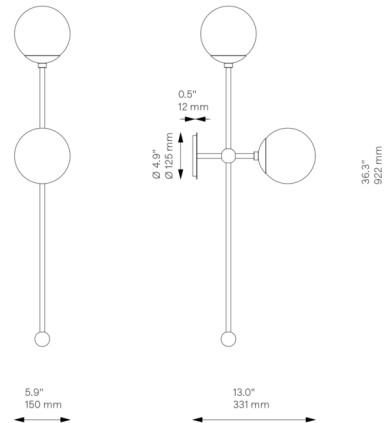

By Schwung Home

Description

The Globe Wall Sconce consists of sleek metal frame and a pair of glass globe shades, highlighting the high quality glass. The shade is available in ridged, clear Dries Ribbon glass, Matte Opal glass, or Matte Marble glass.

Shown in lacquered burnished brass / opal matte

Specifications

COLOR Opal Matte
BODY FINISH Lacquered Burnished Brass
WATTAGE 10W
DIMMER Low Voltage Electronic
DIMENSIONS 5.9"W x 36.3"H x 13"D
BULB INCLUDED 2 x B10/Candelabra (E12)/5W/120V LED

Technical Information

LAMP COLOR 2700K
LUMENS/WATT 200.00
LUMINOUS FLUX 1000 lumens

CLICK TO VIEW PRODUCT

Notes: