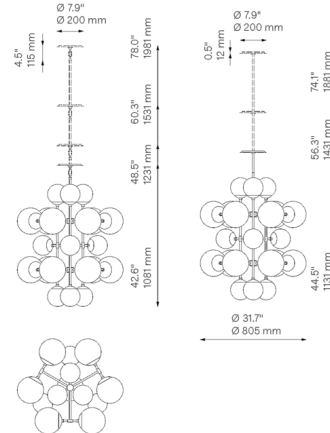

### Description

The Glow Chandelier features a cluster of glass globe shades arranged around a linear metal frame. The symmetrical design appears to shift and create new patterns as the fixture is viewed from different angles. Note: Due to the weight of this fixture, additional ceiling support is required.

### Specifications

COLOR . . . . . Opal Matte  
BODY FINISH . . . . . Lacquered Burnished Brass  
WATTAGE . . . . . 105W  
DIMMER . . . . . Low Voltage Electronic  
DIMENSIONS . . . . . 31.7"W x 42.6"H  
BULB INCLUDED . . . . . 21 x B10/Candelabra (E12)/5W/120V LED