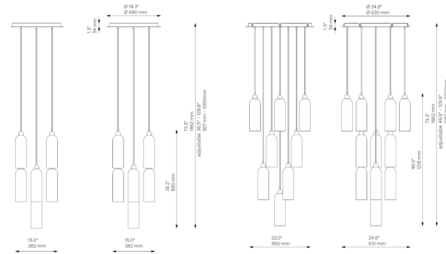

Description

The Odyssey Multi Light Pendant's grouping of opal glass shades will produce a warm, diffused glow in any space. The diffuser features a cylindrical shape rising to a domed top. This shape is echoed in the metal hardware connecting the shade and cord for a serene, balanced expression.

Shown in black gunmetal / opal matte

Specifications

COLOR Opal Matte
BODY FINISH Black Gunmetal
WATTAGE 45W
DIMMER Low Voltage Electronic
DIMENSIONS 15"W x 35.2"H
BULB INCLUDED 9 x B10/Candelabra (E12)/5W/120V LED