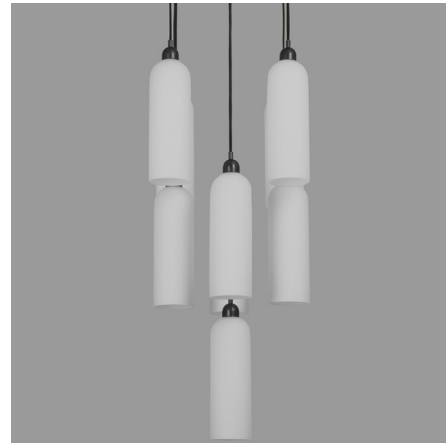

Lightology

lightology.com
866-954-4489
04-24-26

Project: _____

Company: _____

Location: _____ Fixture Type: _____

SPEC #: **SWG1178361**

Approved On: _____ Approved By: _____

Odyssey Multi Light Pendant By Schwung Home

Description

The Odyssey Multi Light Pendant's grouping of opal glass shades will produce a warm, diffused glow in any space. The diffuser features a cylindrical shape rising to a domed top. This shape is echoed in the metal hardware connecting the shade and cord for a serene, balanced expression.

Shown in black gunmetal / opal matte

Specifications

COLOR Opal Matte
BODY FINISH Black Gunmetal
WATTAGE 45W
DIMMER Low Voltage Electronic
DIMENSIONS 15"W x 35.2"H
BULB INCLUDED 9 x B10/Candelabra (E12)/5W/120V LED

Technical Information

LAMP COLOR 3000K
LUMENS/WATT 900.00
LUMINOUS FLUX 4500 lumens

CLICK TO VIEW PRODUCT

Notes: