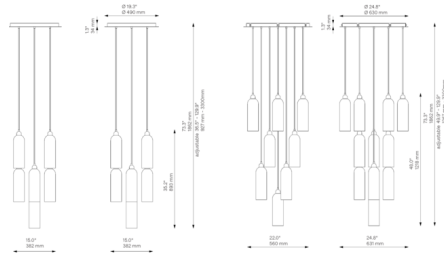

Description

The Odyssey Multi Light Pendant's grouping of opal glass shades will produce a warm, diffused glow in any space. The diffuser features a cylindrical shape rising to a domed top. This shape is echoed in the metal hardware connecting the shade and cord for a serene, balanced expression.

Shown in black gunmetal / opal matte

Specifications

COLOR Opal Matte
 BODY FINISH Black Gunmetal
 WATTAGE 45W
 DIMMER Low Voltage Electronic
 DIMENSIONS 15"W x 35.2"H
 BULB INCLUDED 9 x B10/Candelabra (E12)/5W/120V LED