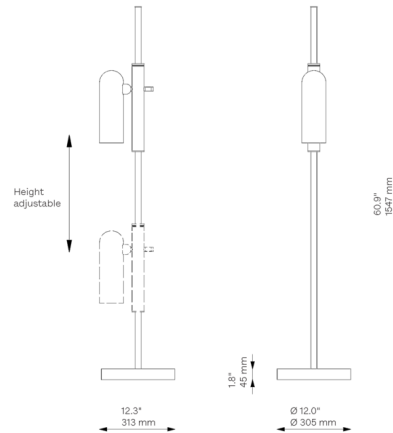

Description

The Odyssey Floor Lamp's opal glass shade will produce a warm, diffused glow in any space. The diffuser features a cylindrical shape rising to a domed top, and can be moved up and down along the length of the post. On/off switch located on cord.

Shown in black gunmetal / opal matte

Specifications

COLOR	Opal Matte
BODY FINISH	Black Gunmetal
WATTAGE	5W
DIMMER	N/A
DIMENSIONS	12.3"W x 60.9"H x 12"D
BULB INCLUDED	1 x G16.5/Candelabra (E12)/5W/120V LED

Technical Information

LAMP COLOR	3000K
LUMENS/WATT	100.00
LUMINOUS FLUX	500 lumens

CLICK TO VIEW PRODUCT

Notes: