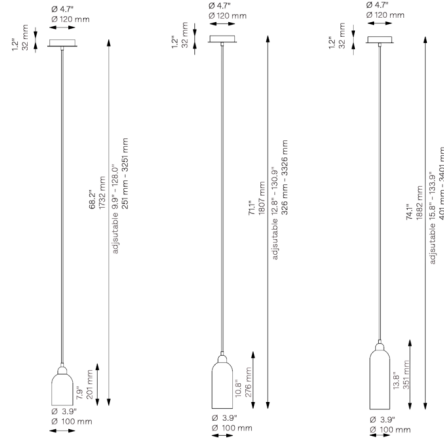

### Description

The Odyssey Pendant's opal glass shade will produce a warm, diffused glow in any space. The diffuser features a cylindrical shape rising to a domed top. This shape is echoed in the metal hardware connecting the shade and cord for a serene, balanced expression.

### Specifications

COLOR	Opal Matte
BODY FINISH	Lacquered Burnished Brass
WATTAGE	5W
DIMMER	Low Voltage Electronic
DIMENSIONS	3.9"W x 7.9"H
BULB NOT INCLUDED	1 x B10/Candelabra (E12)/5W/120V LED