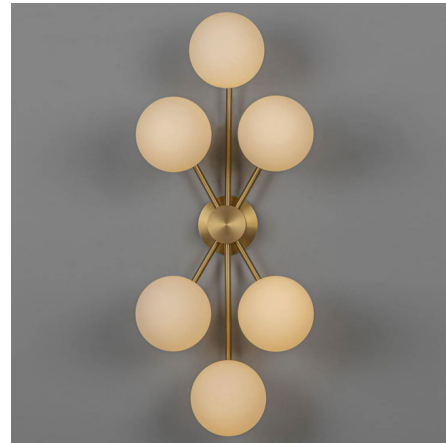

Lightology

lightology.com
866-954-4489
07-01-26

Project: _____

Company: _____

Location: _____ Fixture Type: _____

SPEC #: **SWG1178414**

Approved On: _____ Approved By: _____

Orion Wall/Ceiling Light

By Schwung Home

Description

The Orion Wall/Ceiling Light will make a striking statement with its sunburst shape and globe-shaped glass shades. While Orion draws upon mid-century design for inspiration, it is composed of simple geometric forms that will complement any interior style. May be mounted as a wall sconce or ceiling light fixture.

Shown in lacquered burnished brass / opal matte

Specifications

COLOR Opal Matte
BODY FINISH Lacquered Burnished Brass
WATTAGE 30W
DIMMER Low Voltage Electronic
DIMENSIONS 14.1\"W x 33.3\"H x 9.7\"D
BULB INCLUDED 6 x B10/Candelabra (E12)/5W/120V LED

Technical Information

LAMP COLOR 2700K
LUMENS/WATT 600.00
LUMINOUS FLUX 3000 lumens

CLICK TO VIEW PRODUCT

Notes: