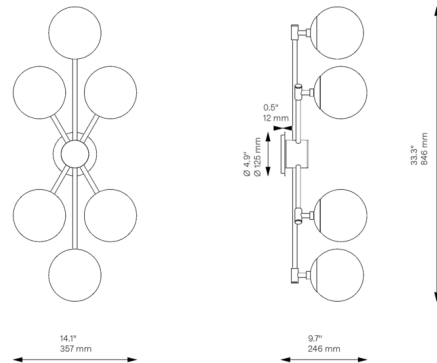

By Schwung Home

Description

The Orion Wall/Ceiling Light will make a striking statement with its sunburst shape and globe-shaped glass shades. While Orion draws upon mid-century design for inspiration, it is composed of simple geometric forms that will complement any interior style. May be mounted as a wall sconce or ceiling light fixture.

Shown in lacquered burnished brass / opal matte

Specifications

COLOR Opal Matte
BODY FINISH Lacquered Burnished Brass
WATTAGE 30W
DIMMER Low Voltage Electronic
DIMENSIONS 14.1\"W x 33.3\"H x 9.7\"D
BULB INCLUDED 6 x B10/Candelabra (E12)/5W/120V LED