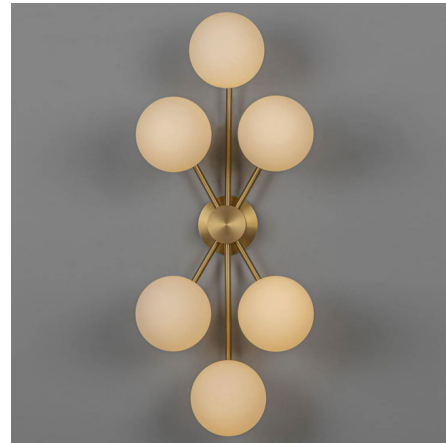

Lightology

lightology.com
866-954-4489
04-22-26

Project: _____

Company: _____

Location: _____ Fixture Type: _____

SPEC #: **SWG1178414**

Approved On: _____ Approved By: _____

Orion Wall/Ceiling Light By Schwung Home

Description

The Orion Wall/Ceiling Light will make a striking statement with its sunburst shape and globe-shaped glass shades. While Orion draws upon mid-century design for inspiration, it is composed of simple geometric forms that will complement any interior style. May be mounted as a wall sconce or ceiling light fixture.

Shown in lacquered burnished brass / opal matte

Specifications

COLOR Opal Matte
BODY FINISH Lacquered Burnished Brass
WATTAGE 30W
DIMMER Low Voltage Electronic
DIMENSIONS 14.1\"W x 33.3\"H x 9.7\"D
BULB INCLUDED 6 x B10/Candelabra (E12)/5W/120V LED

Technical Information

LAMP COLOR 2700K
LUMENS/WATT 600.00
LUMINOUS FLUX 3000 lumens

CLICK TO VIEW PRODUCT

Notes: