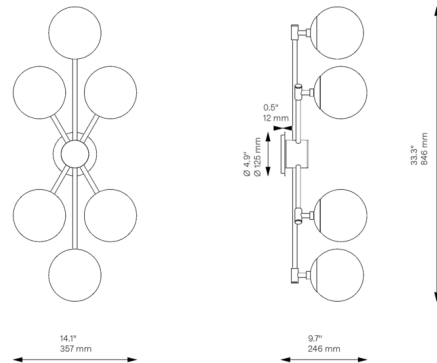

Description

The Orion Wall/Ceiling Light will make a striking statement with its sunburst shape and globe-shaped glass shades. While Orion draws upon mid-century design for inspiration, it is composed of simple geometric forms that will complement any interior style. May be mounted as a wall sconce or ceiling light fixture.

Shown in lacquered burnished brass / opal matte

Specifications

COLOR Opal Matte
BODY FINISH Lacquered Burnished Brass
WATTAGE 30W
DIMMER Low Voltage Electronic
DIMENSIONS 14.1\"W x 33.3\"H x 9.7\"D
BULB INCLUDED 6 x B10/Candelabra (E12)/5W/120V LED