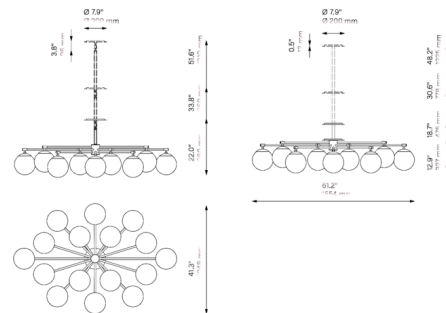

Description

The Orion Oval Chandelier will make a striking statement with its sunburst shape and globe-shaped glass shades. While Orion draws upon mid-century design for inspiration, it is composed of simple geometric forms that will complement any interior style. May be mounted as a ceiling light fixture or chandelier with included downrods. Note: Due to the weight of this fixture, additional ceiling support is required.

Shown in lacquered burnished brass / marble matte

Specifications

COLOR	Marble Matte
BODY FINISH	Lacquered Burnished Brass
WATTAGE	80W
DIMMER	Low Voltage Electronic
DIMENSIONS	61.2"W x 22"H x 41.3"D
BULB INCLUDED	16 x B10/Candelabra (E12)/5W/120V LED