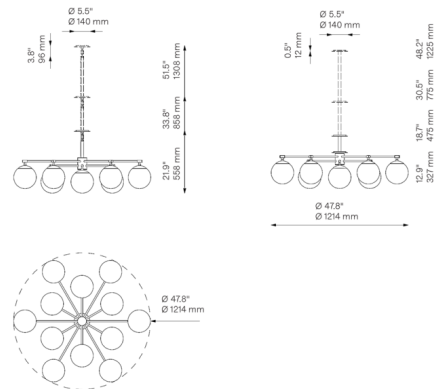

Shown in lacquered burnished brass / marble matte

CLICK TO VIEW PRODUCT

Notes: