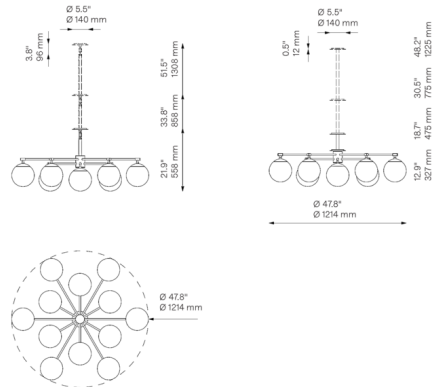

Shown in lacquered burnished brass / marble matte

CLICK TO VIEW PRODUCT

Notes: