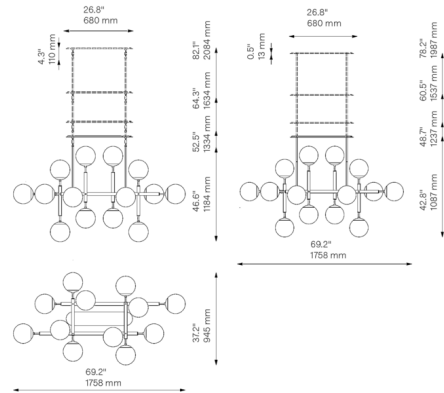

### Description

The Riegel Linear Chandelier arranges simple geometric elements in an interesting configuration for an elegant but playful expression. The chandelier's sleek cylindrical bars are tipped with spherical glass shades to produce a diffused glow. Note: Due to the weight of this fixture, additional ceiling support is required.

### Specifications

COLOR . . . . . Dries Ribbon  
 BODY FINISH . . . . . Lacquered Burnished Brass  
 WATTAGE . . . . . 80W  
 DIMMER . . . . . Low Voltage Electronic  
 DIMENSIONS . . . . . 69.2"L x 37.2"W x 42.8"H  
 BULB INCLUDED . . . . . 16 x B10/Candelabra (E12)/5W/120V LED