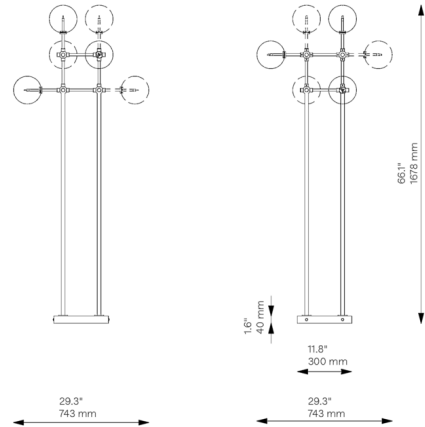

Description

The Soap Floor Lamp consists of transparent glass globes arranged around a geometric metal lattice. The right angles of the lamp's body contrast with the gentle curves of the spheres for an interesting, architectural expression. On/Off switch located on cord.

Shown in black gunmetal / transparent

Specifications

COLOR	Transparent
BODY FINISH	Black Gunmetal
WATTAGE	9.6W
DIMMER	N/A
DIMENSIONS	29.3"W x 66.1"H
BULB INCLUDED	6 x JC/G4 (bipin)/1.6W/12V LED

Technical Information