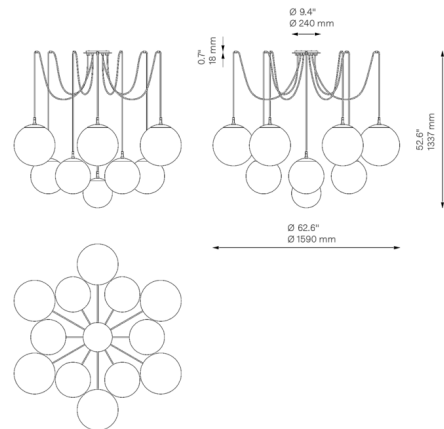

Description

The Spider Chandelier features black wires draped from ceiling hooks to create a web-like structure that supports a cascade of glass globe shades. Inspired by the works of French sculptor Louise Bourgeois, Spider pays homage to the beauty of the arachnid form by evoking images of webs, legs, and eggs. Note: Due to the weight of this fixture, additional ceiling support is required.

Shown in lacquered burnished brass / marble matte

Specifications

COLOR Marble Matte
BODY FINISH Lacquered Burnished Brass
WATTAGE 65W
DIMMER Low Voltage Electronic
DIMENSIONS 62.6\"W x 52.6\"H
BULB INCLUDED 13 x B10/Candelabra (E12)/5W/120V LED

Technical Information

LAMP COLOR 2700K
LUMENS/WATT 1,300.00
LUMINOUS FLUX 6500 lumens

CLICK TO VIEW PRODUCT

Notes: