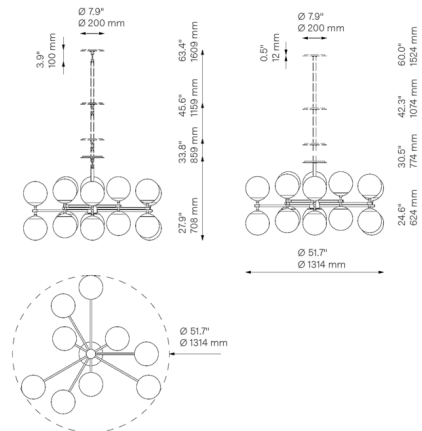

### Description

The Zodiac Chandelier features a cluster of globe-shaped diffusers to form a striking constellation of light. The globes are arranged to create a carousel-like effect as the chandelier is viewed from different angles for a dynamic expression.

### Specifications

COLOR . . . . . Opal Matte  
BODY FINISH . . . . . Black Gunmetal  
WATTAGE . . . . . 90W  
DIMMER . . . . . Low Voltage Electronic  
DIMENSIONS . . . . . 51.7"W x 24.6"H  
BULB INCLUDED . . . . . 18 x B10/Candelabra (E12)/5W/120V LED