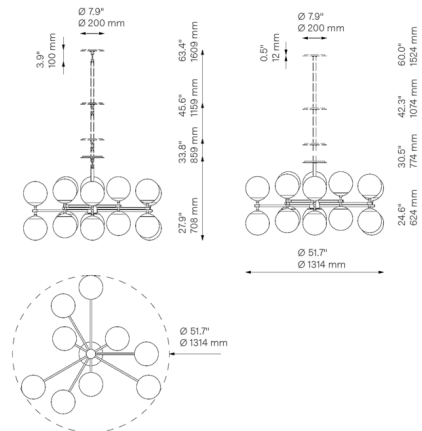

Description

The Zodiac Chandelier features a cluster of globe-shaped diffusers to form a striking constellation of light. The globes are arranged to create a carousel-like effect as the chandelier is viewed from different angles for a dynamic expression.

Shown in black gunmetal / opal matte

Specifications

COLOR Opal Matte
 BODY FINISH Black Gunmetal
 WATTAGE 90W
 DIMMER Low Voltage Electronic
 DIMENSIONS 51.7"W x 24.6"H
 BULB INCLUDED 18 x B10/Candelabra (E12)/5W/120V LED

Technical Information

LAMP COLOR 2700K
 LUMENS/WATT 1,800.00
 LUMINOUS FLUX 9000 lumens

CLICK TO VIEW PRODUCT

Notes: