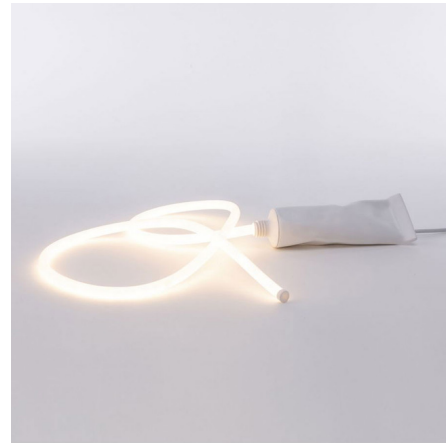

Description

The Toothpaste Glow Portable Table Lamp will add a pop of modern glam to your interior space. A warm glow of light emits from the paste coming out of the tube. Push dimmer on body.

Shown in white

Specifications

COLOR	N/A
BODY FINISH	White
WATTAGE	12W
DIMMER	N/A
DIMENSIONS	9.05"L x 3.14"W x 2.36"H
INTEGRATED LED MODULE	1 x LED/12W/5V LED

Technical Information

LUMENS/WATT	112.50
LUMINOUS FLUX	1350 lumens