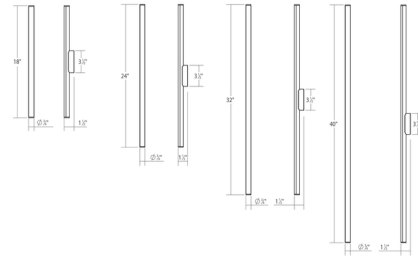

CLICK TO VIEW PRODUCT

Notes: