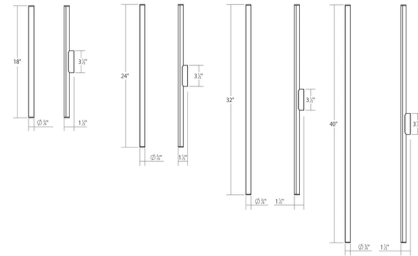

### Description

The ultra-slim minimally scaled Fino Bathroom Vanity Light can be mounted on the wall or ceiling and delivers powerful illumination with its integrated LED light. The light is softened through an optical acrylic diffuser. This bath bar can be installed vertically, horizontally or in any other orientation. Notes: The included LED driver must be installed in a remote accessible location near the fixture. An optional 4.5 inch diameter backplate for mounting directly on a standard US junction box is sold separately. The 3500K option is only available for 24 and 32 inch lights with the Satin Black or Satin White finish.

### Specifications

|                       |                        |
|-----------------------|------------------------|
| COLOR                 | N/A                    |
| BODY FINISH           | Satin Black            |
| WATTAGE               | 13W                    |
| DIMMER                | Low Voltage Electronic |
| DIMENSIONS            | .24"W x 0.75"H x 1.5"D |
| INTEGRATED LED MODULE | 1 x LED/13W/120V LED   |