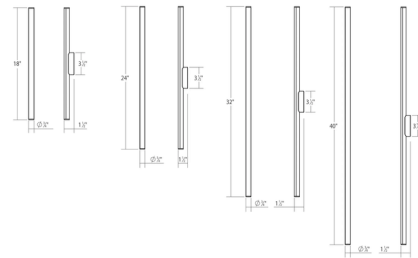

### Description

The ultra-slim minimally scaled Fino Bathroom Vanity Light can be mounted on the wall or ceiling and delivers powerful illumination with its integrated LED light. The light is softened through an optical acrylic diffuser. This bath bar can be installed vertically, horizontally or in any other orientation. Notes: The included LED driver must be installed in a remote accessible location near the fixture. An optional 4.5 inch diameter backplate for mounting directly on a standard US junction box is sold separately. The 3500K option is only available for 24 and 32 inch lights with the Satin Black or Satin White finish.

### Specifications

COLOR	N/A
BODY FINISH	Satin White
WATTAGE	17W
DIMMER	Low Voltage Electronic
DIMENSIONS	32"W x 0.75"H x 1.5"D
INTEGRATED LED MODULE	1 x LED/17W/120V LED