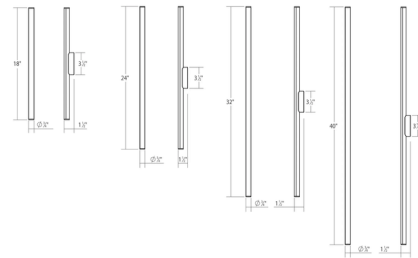

### Description

The ultra-slim minimally scaled Fino Bathroom Vanity Light can be mounted on the wall or ceiling and delivers powerful illumination with its integrated LED light. The light is softened through an optical acrylic diffuser. This bath bar can be installed vertically, horizontally or in any other orientation. Notes: The included LED driver must be installed in a remote accessible location near the fixture. An optional 4.5 inch diameter backplate for mounting directly on a standard US junction box is sold separately. The 3500K option is only available for 24 and 32 inch lights with the Satin Black or Satin White finish.

### Specifications

COLOR	N/A
BODY FINISH	Satin Black
WATTAGE	17W
DIMMER	Low Voltage Electronic
DIMENSIONS	32"W x 0.75"H x 1.5"D
INTEGRATED LED MODULE	1 x LED/17W/120V LED